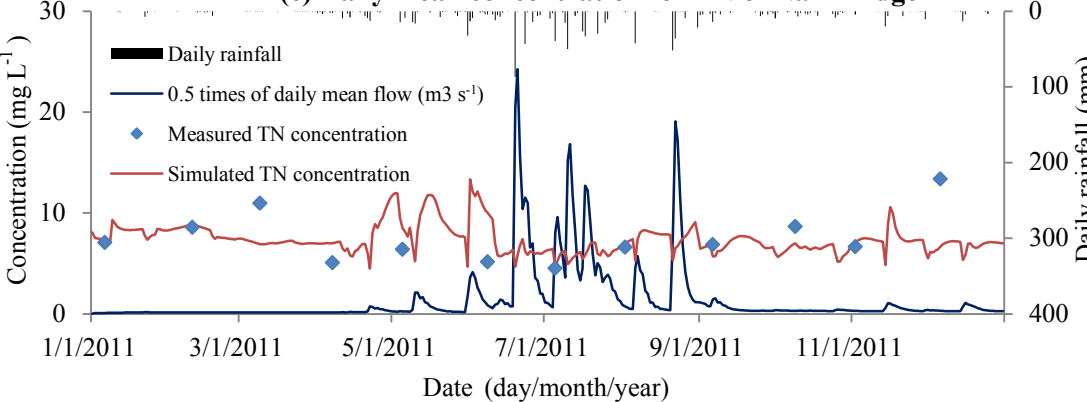

(f) Daily mean concentration for TP of Nan Bridge

(e) Daily mean concentration for TN of Nan Bridge