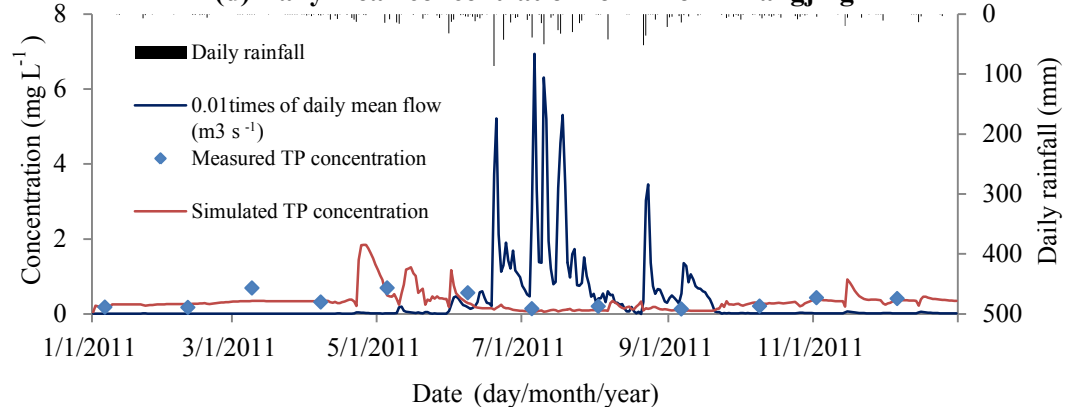

(a) Daily mean concentration for TN of Guandu Bridge

(b) Daily mean concentration for TP of Guandu Bridge

(c) Daily mean concentration for TN of E'xiangjing

(d) Daily mean concentration for TP of E'xiangjing