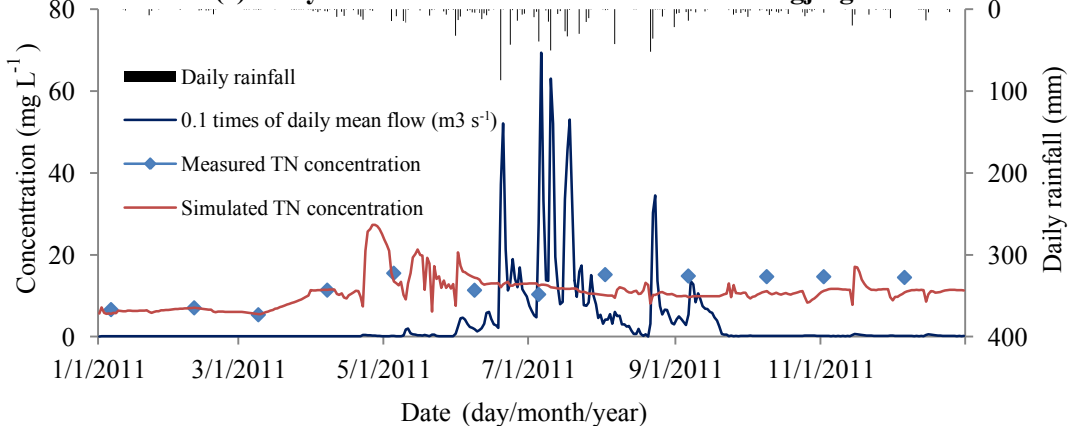

(a) Daily mean concentration for TN of Guandu Bridge

(b) Daily mean concentration for TP of Guandu Bridge

(c) Daily mean concentration for TN of E'xiangjing

(d) Daily mean concentration for TP of E'xiangjing