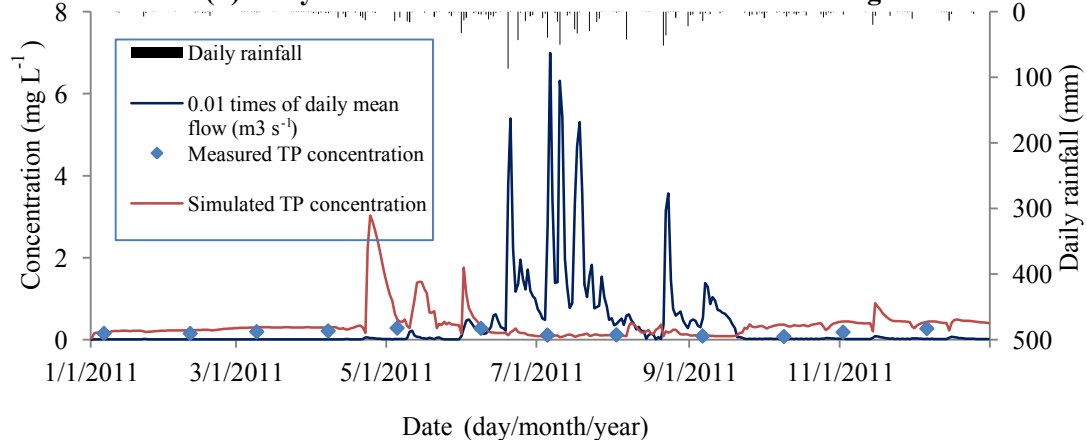

(a) Daily mean concentration for TN of Guandu Bridge

(b) Daily mean concentration for TP of Guandu Bridge

(c) Daily mean concentration for TN of E'xiangjing

(d) Daily mean concentration for TP of E'xiangjing