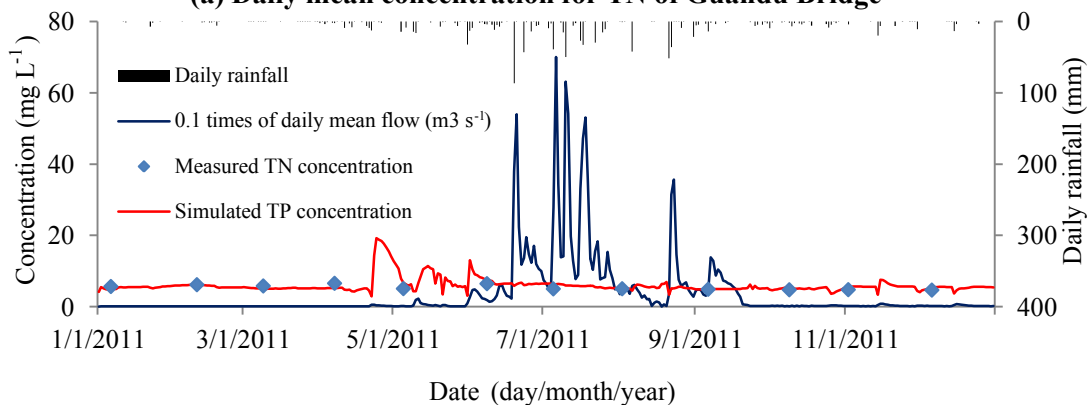

(a) Daily mean concentration for TN of Guandu Bridge

(b) Daily mean concentration for TP of Guandu Bridge

(c) Daily mean concentration for TN of E'xiangjing

(d) Daily mean concentration for TP of E'xiangjing