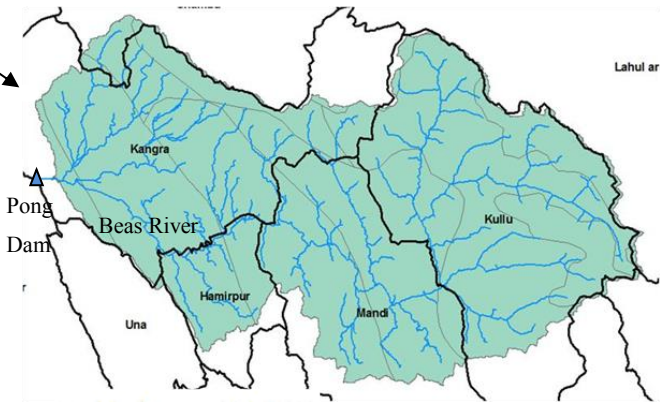

India

Lahul and Spiti

Pong Dam

Kangra

Beas River

Hamirpur

Una

Mandi

Kullu

0 10 20 40 Kilometers