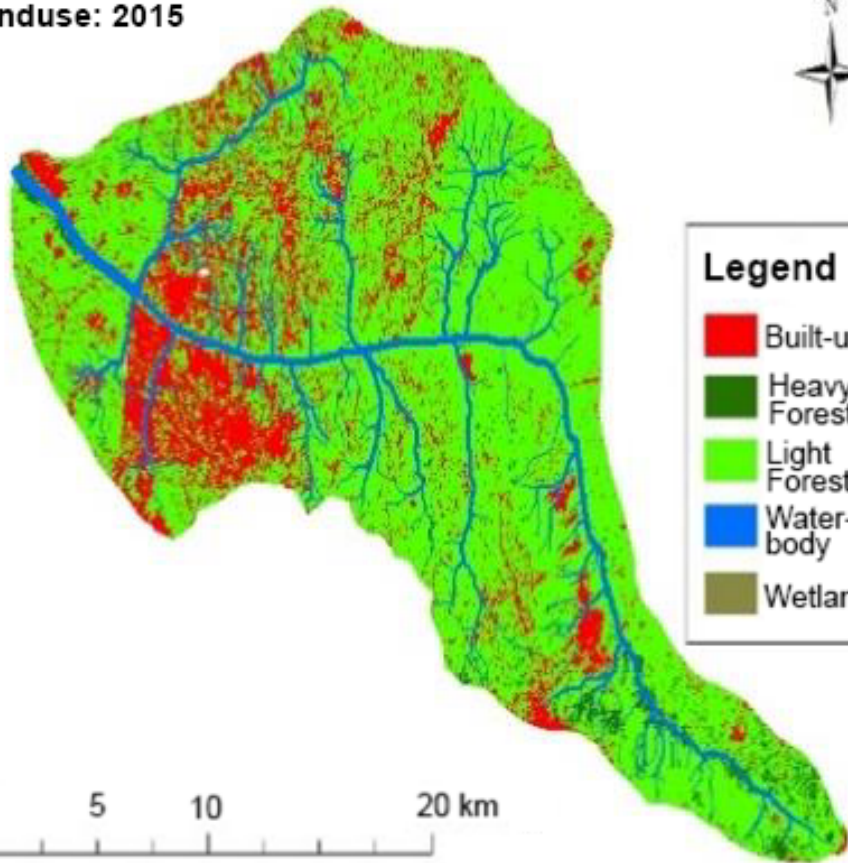

Landuse: 2015

Legend

-  Built-up
-  Heavy Forest
-  Light Forest
-  Water-body
-  Wetland

0 5 10 20 km