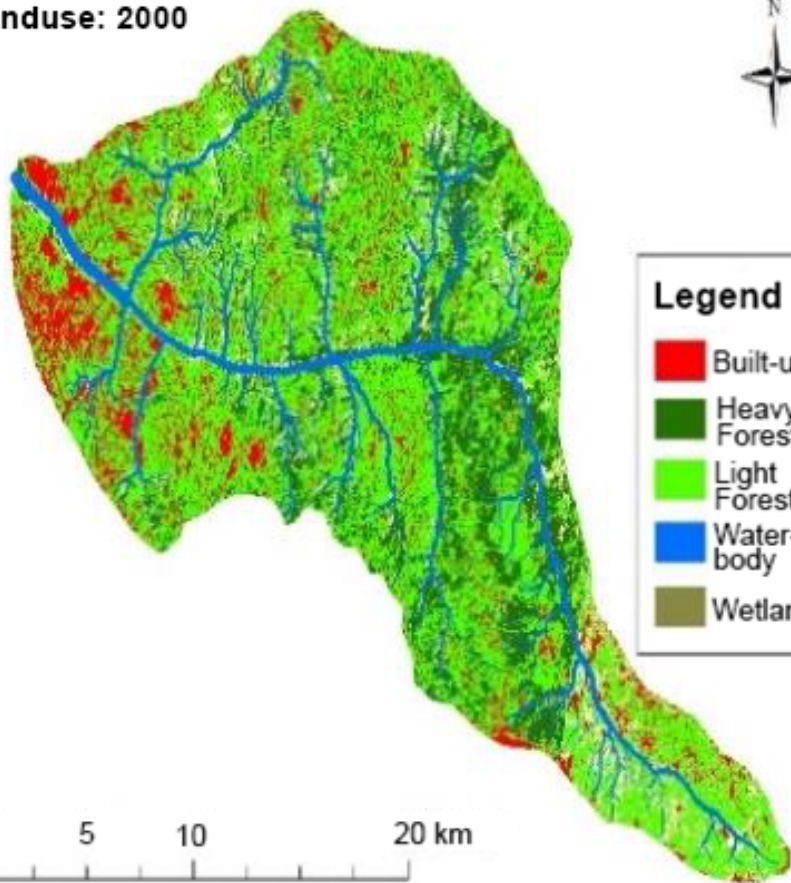

Landuse: 2000

Legend

-  Built-up
-  Heavy Forest
-  Light Forest
-  Water-body
-  Wetland