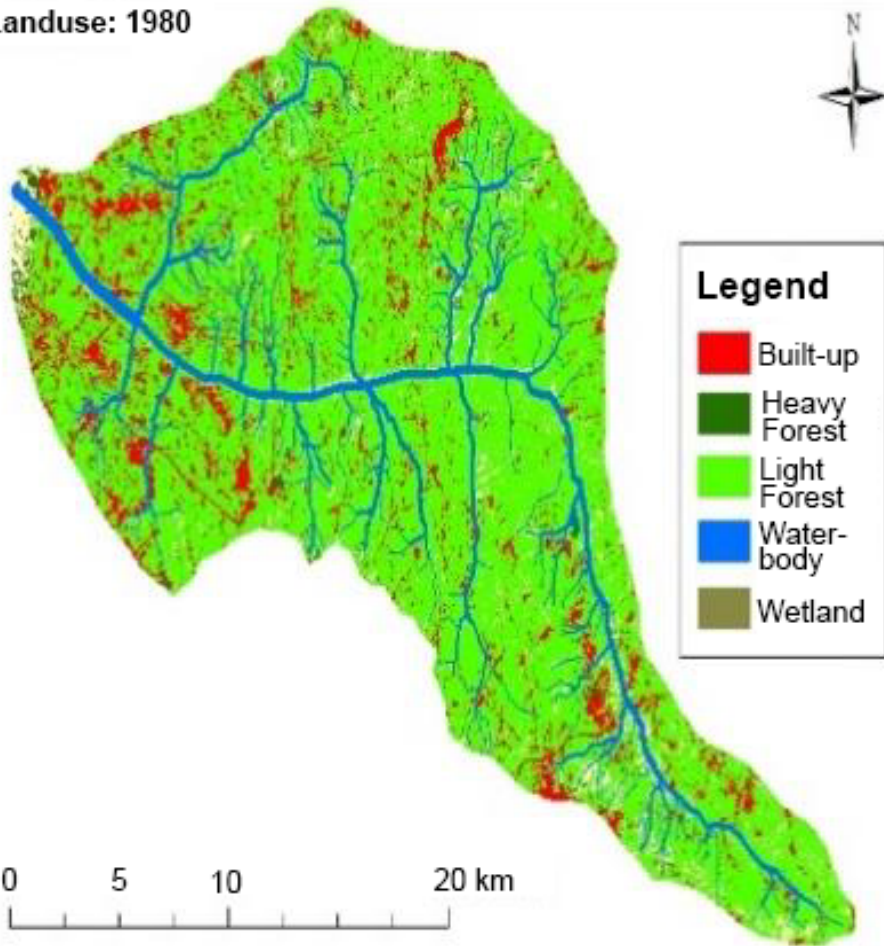

Landuse: 1980

Legend

-  Built-up
-  Heavy Forest
-  Light Forest
-  Water-body
-  Wetland

0 5 10 20 km